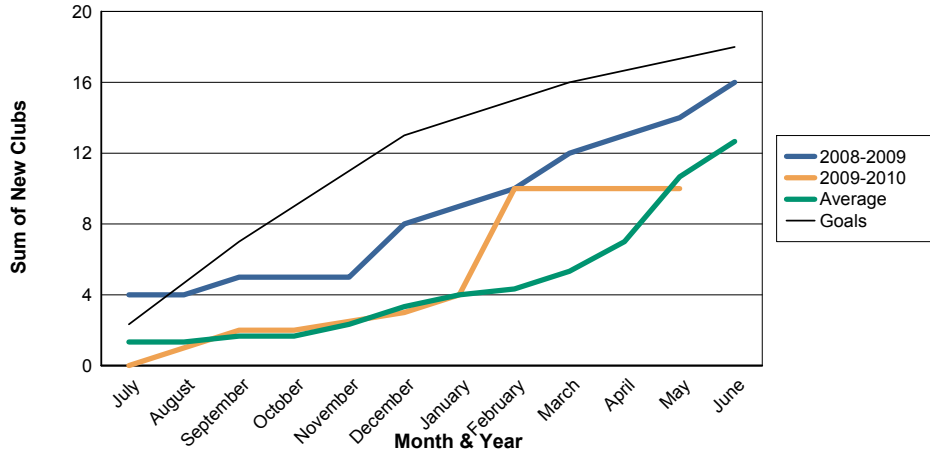

3 Year Comparisons for GMT Constitutional Area 6

By GMT District

As of May 2010

Sum of New Clubs/ Month & Year

For District 324D1

Sum of Dropped Clubs/ Month & Year

For District 324D1

Sum of Net Clubs/ Month & Year