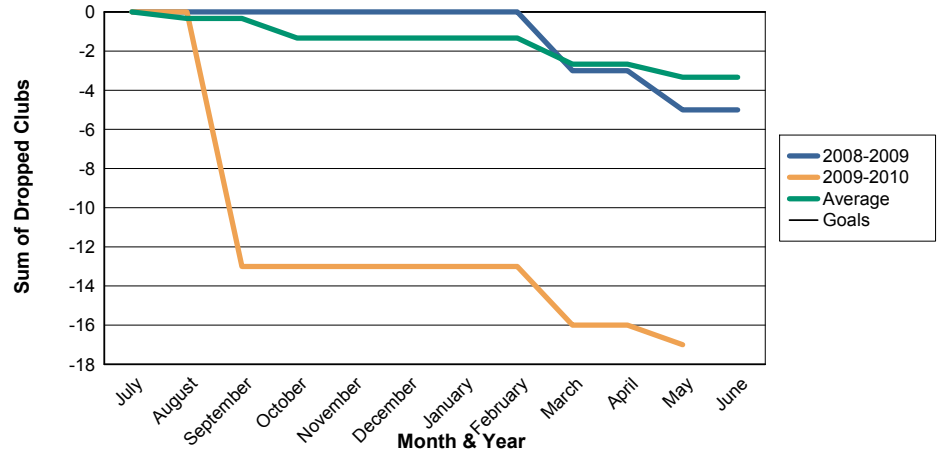

3 Year Comparisons for GMT Constitutional Area 6

By GMT District

As of May 2010

Sum of New Clubs/ Month & Year

For District 324D1

Sum of Dropped Clubs/ Month & Year

For District 324D1

Sum of Net Clubs/ Month & Year