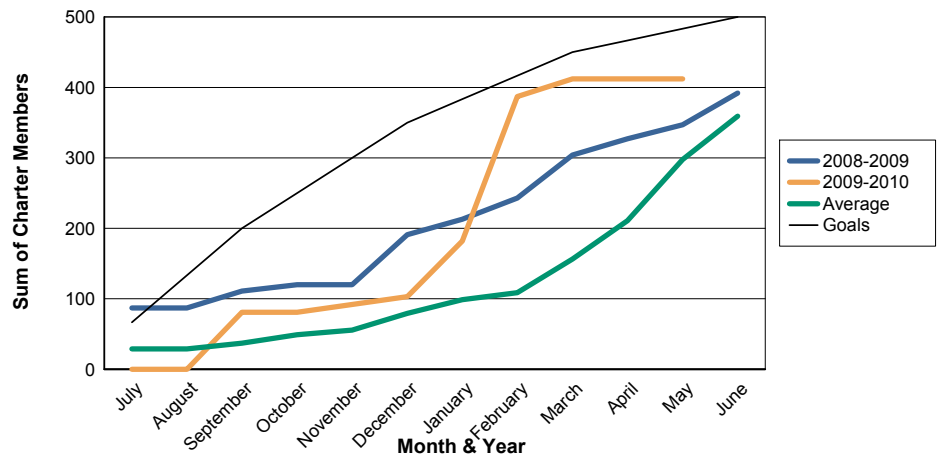

Sum of Charter Members/ Month & Year

For District 324D1