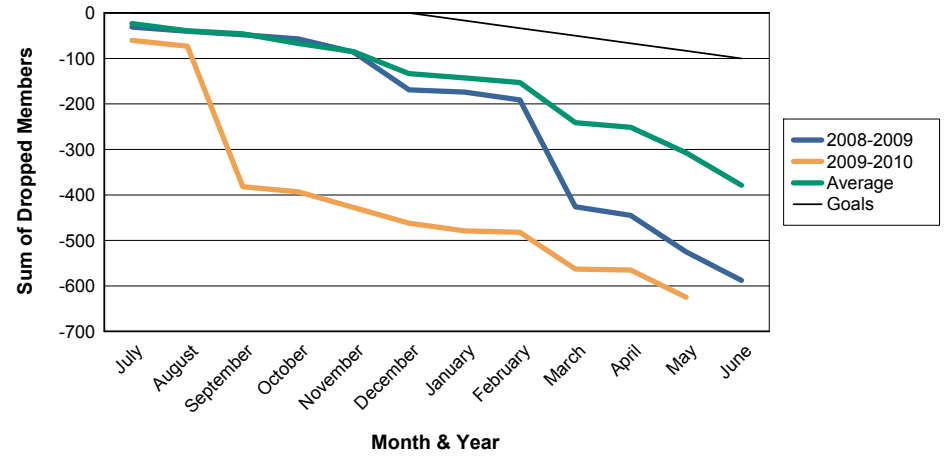

Sum of Dropped Members/ Month & Year

For District 324D1