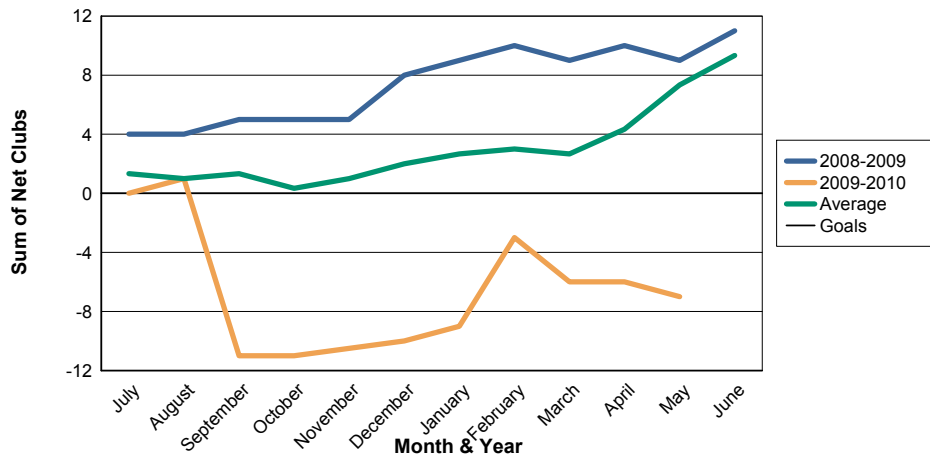

Sum of Net Clubs/ Month & Year

For District 324D1