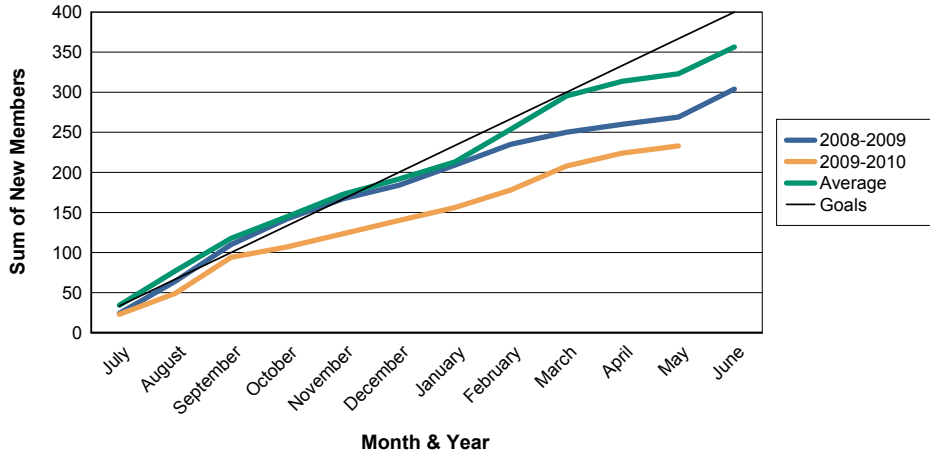

For District 324D1

Sum of Charter Members/ Month & Year

For District 324D1

3 Year Comparisons for GMT Constitutional Area 6

By GMT District

As of May 2010

Sum of New Members/ Month & Year

For District 324D1